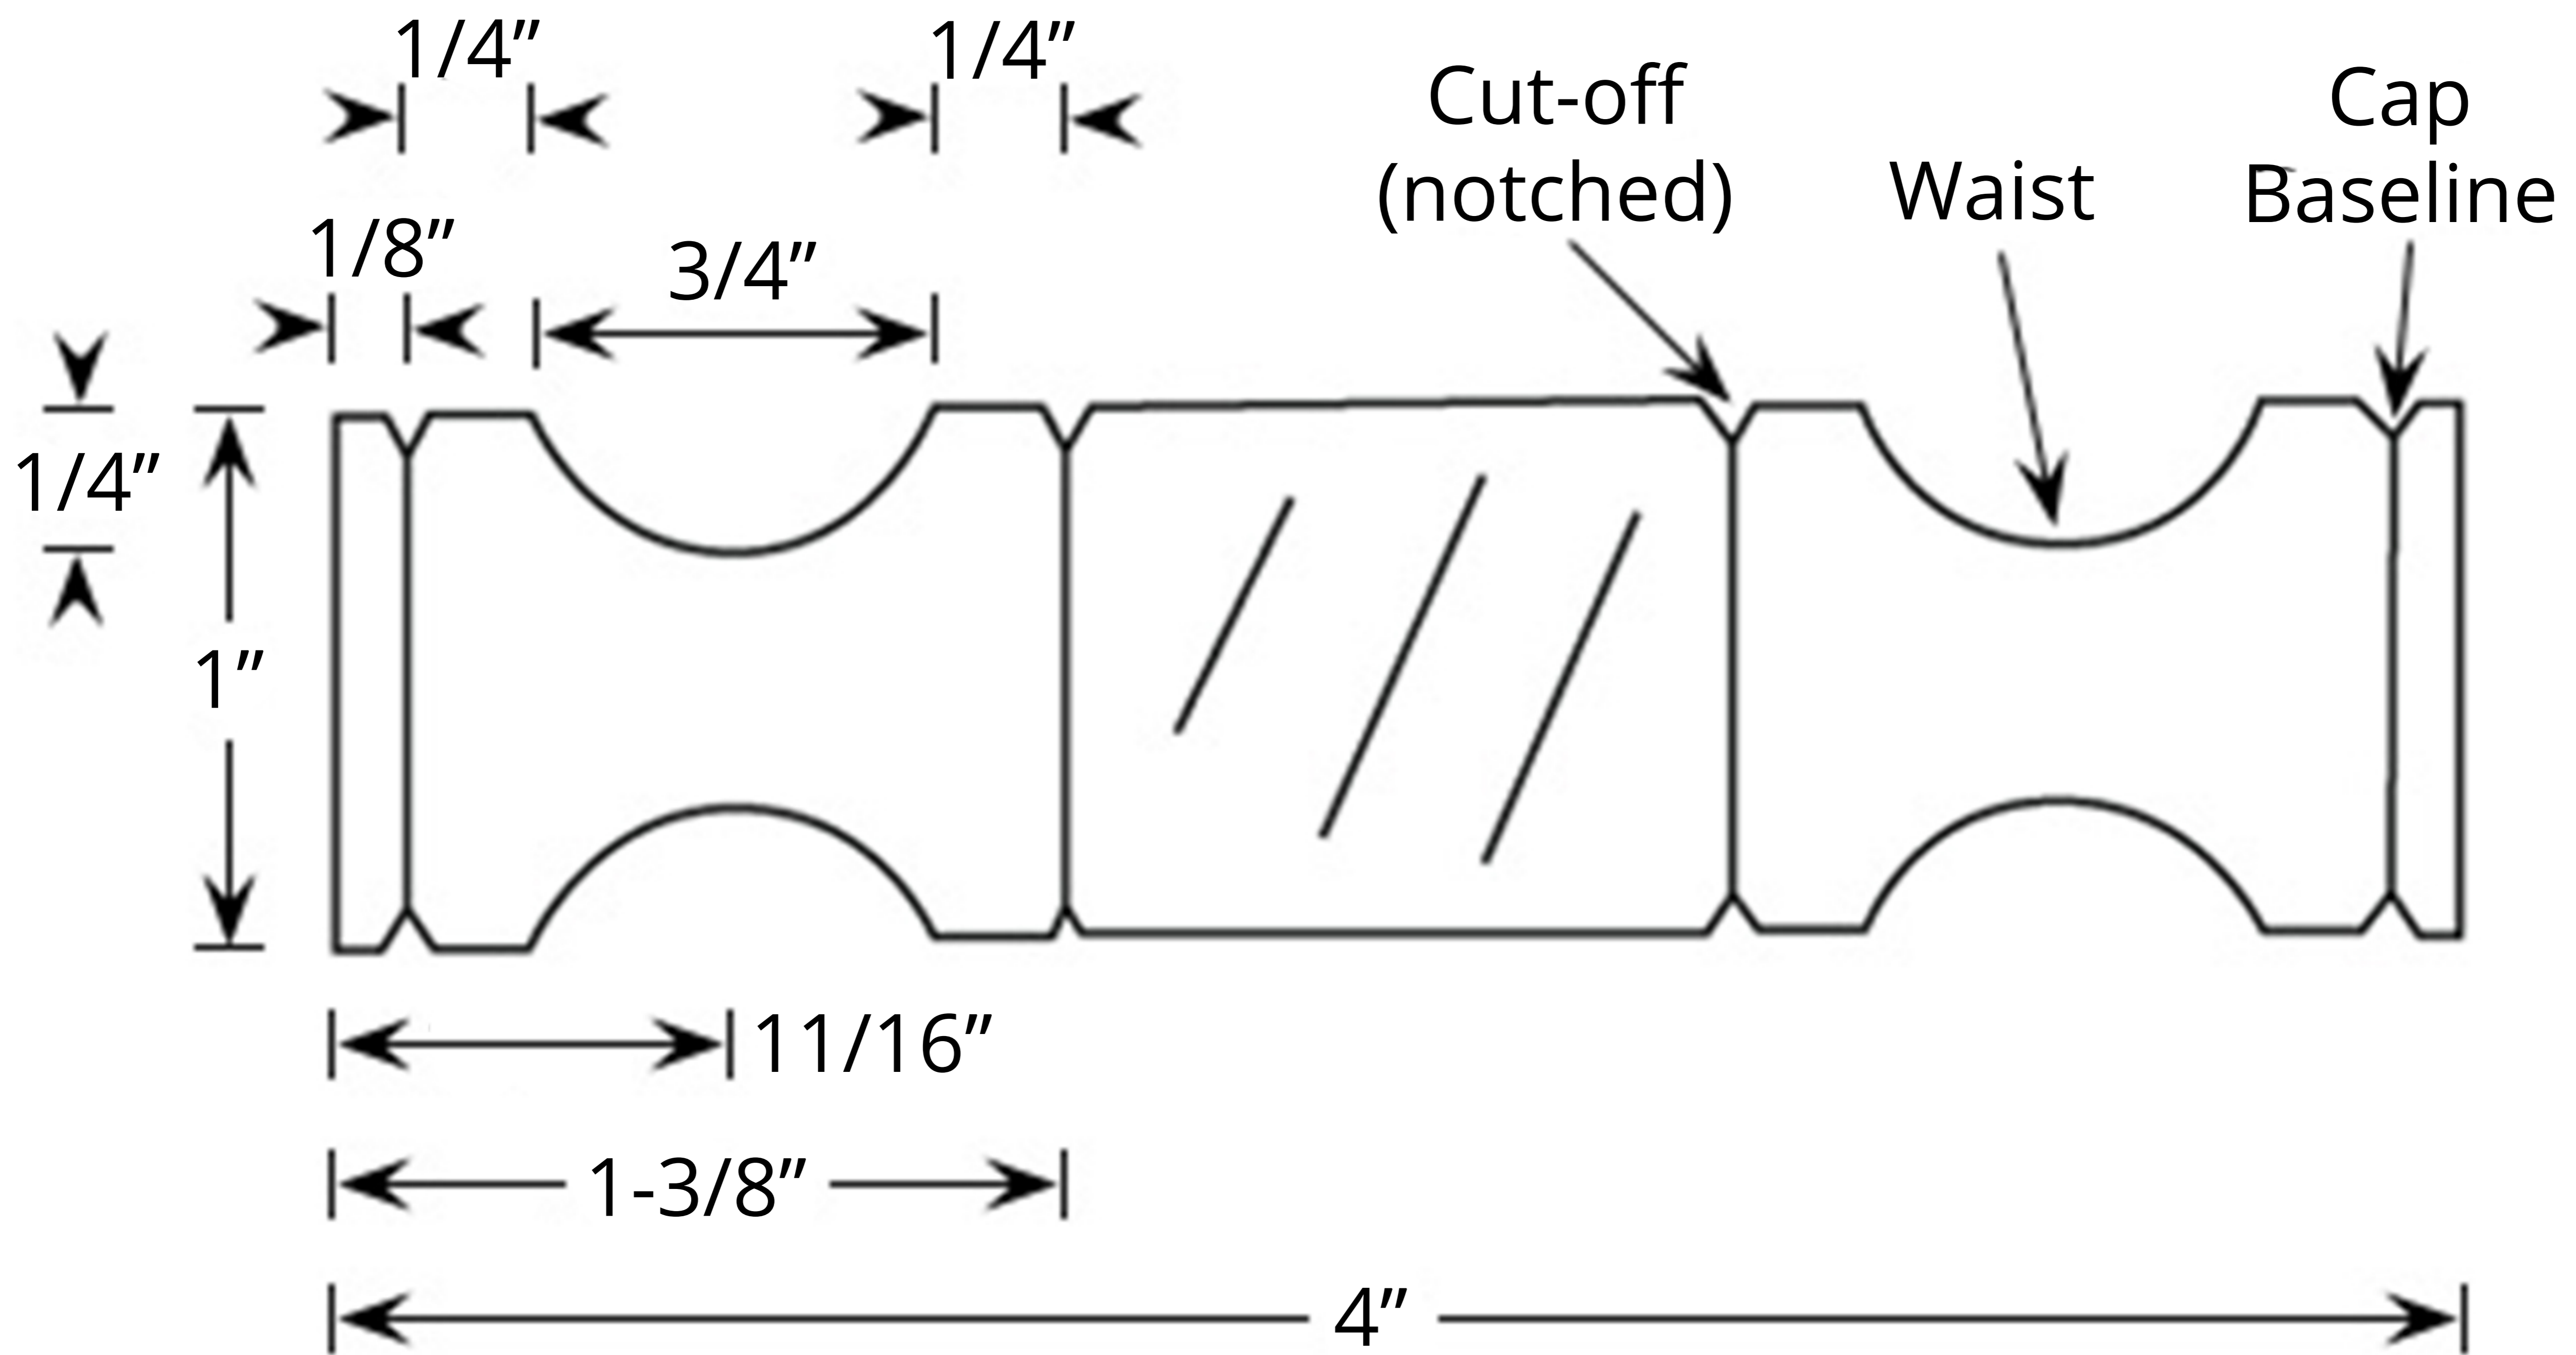

Mission Style Knob: Notched Template

(not to scale)

Cap Details

(not to scale)